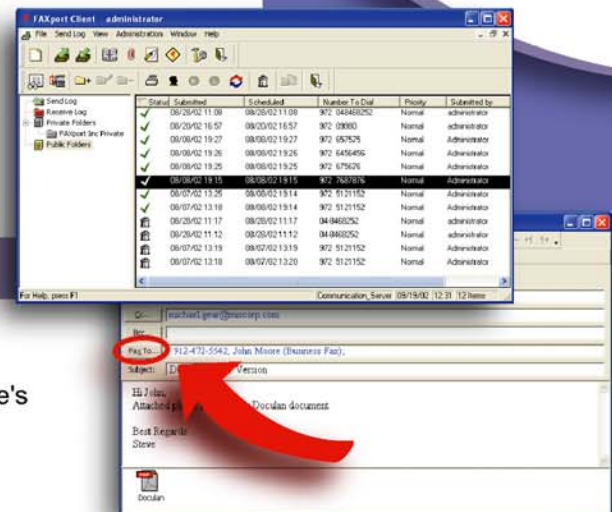

Fax Broadcasting

Fax broadcasting with mail-merge capabilities is easy to use, fast, and efficient.

Through integrating FAXport with e-mail and the most common applications, FAXport becomes a part of everyday activities.