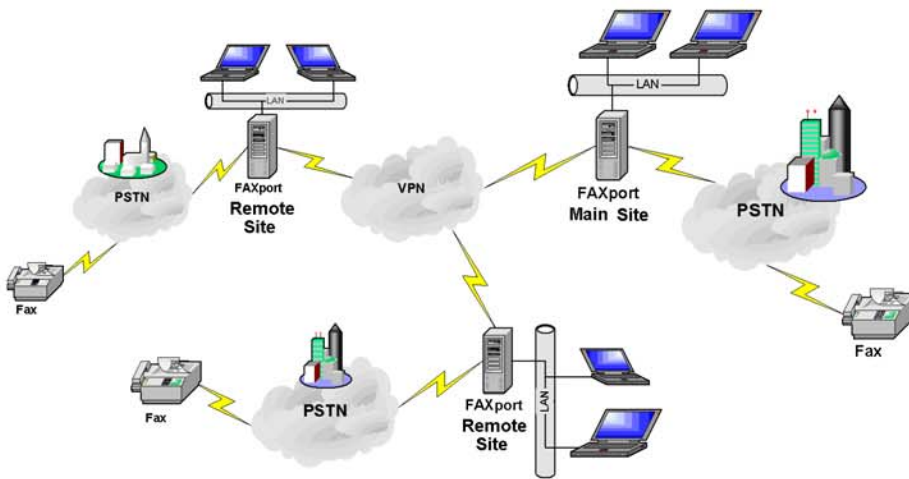

A Typical FAXport virtual fax over IP network